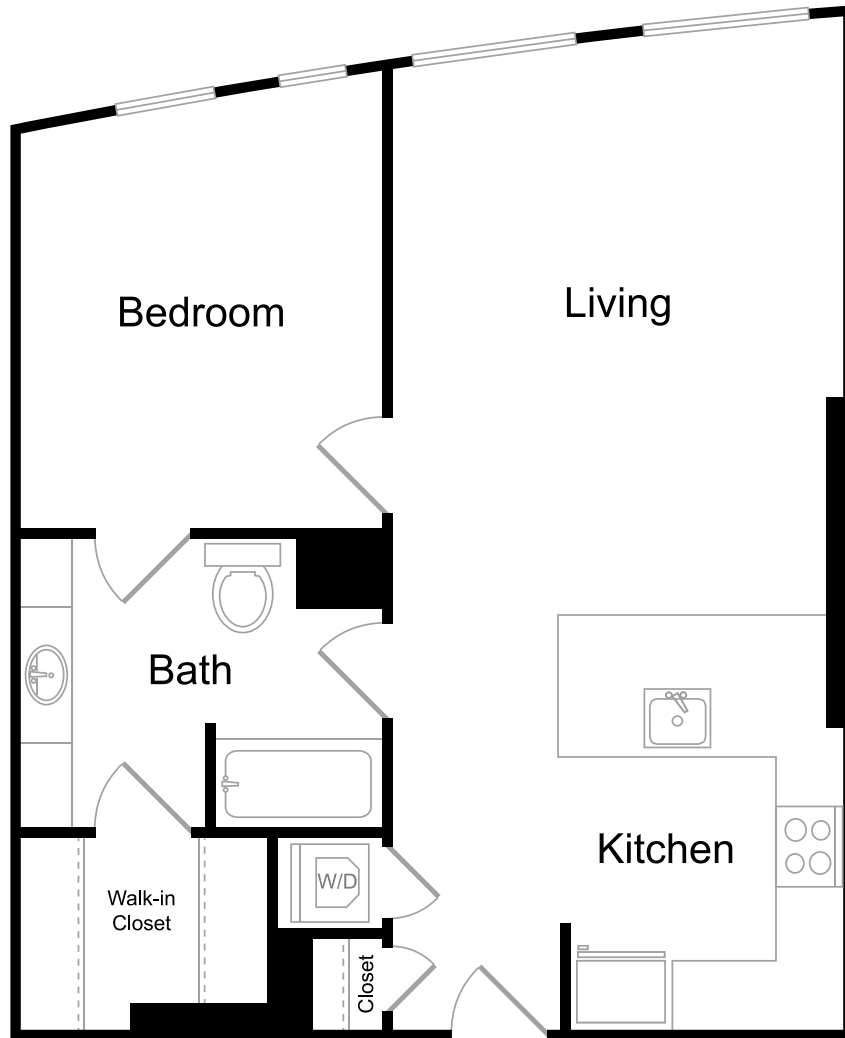

Z

1 BED / 1 BATH

777
SQ. FT.

M c K E N Z I E
SEATTLE

2202 Eighth Ave. | Seattle, WA 98101

206-405-2202 | www.mckenzieseattle.com

Floor plans are artist's rendering. All dimensions are approximate. Actual product and specifications may vary in dimension or detail. Not all features are available in every apartment. Prices and availability are subject to change. Please see a representative for details.