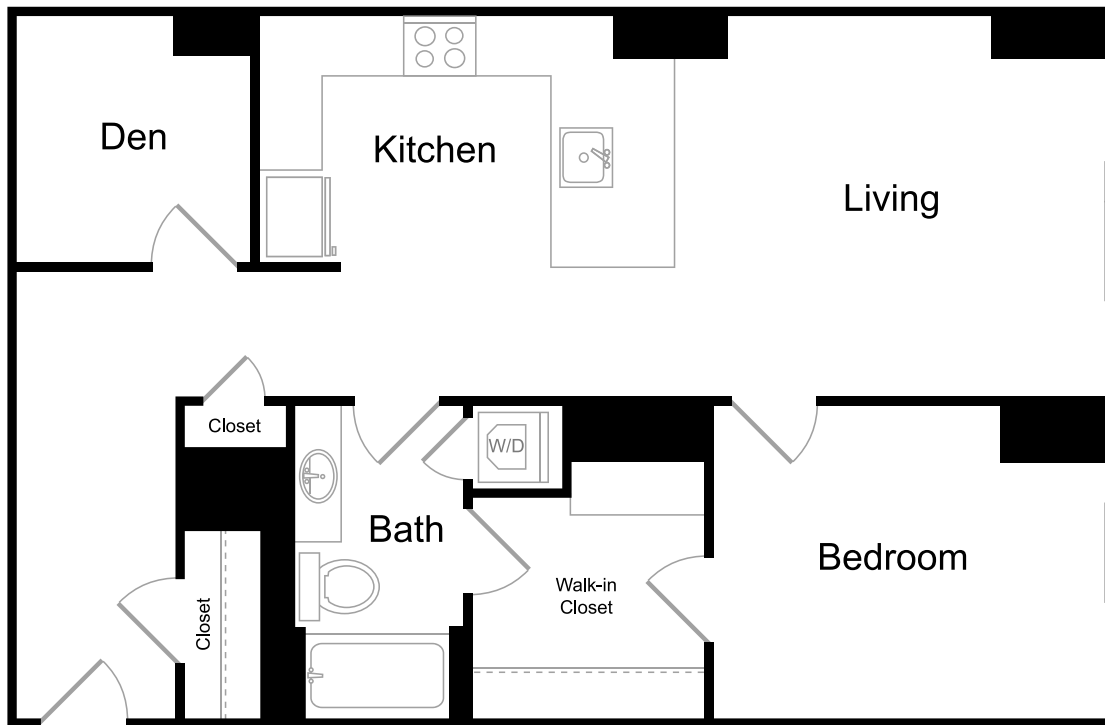

H

1 BED / 1 BATH

944 SQ. FT.

M c K E N Z I E
SEATTLE

2202 Eighth Ave. | Seattle, WA 98101

206-405-2202 | www.mckenzieseattle.com

Floor plans are artist's rendering. All dimensions are approximate. Actual product and specifications may vary in dimension or detail. Not all features are available in every apartment. Prices and availability are subject to change. Please see a representative for details.