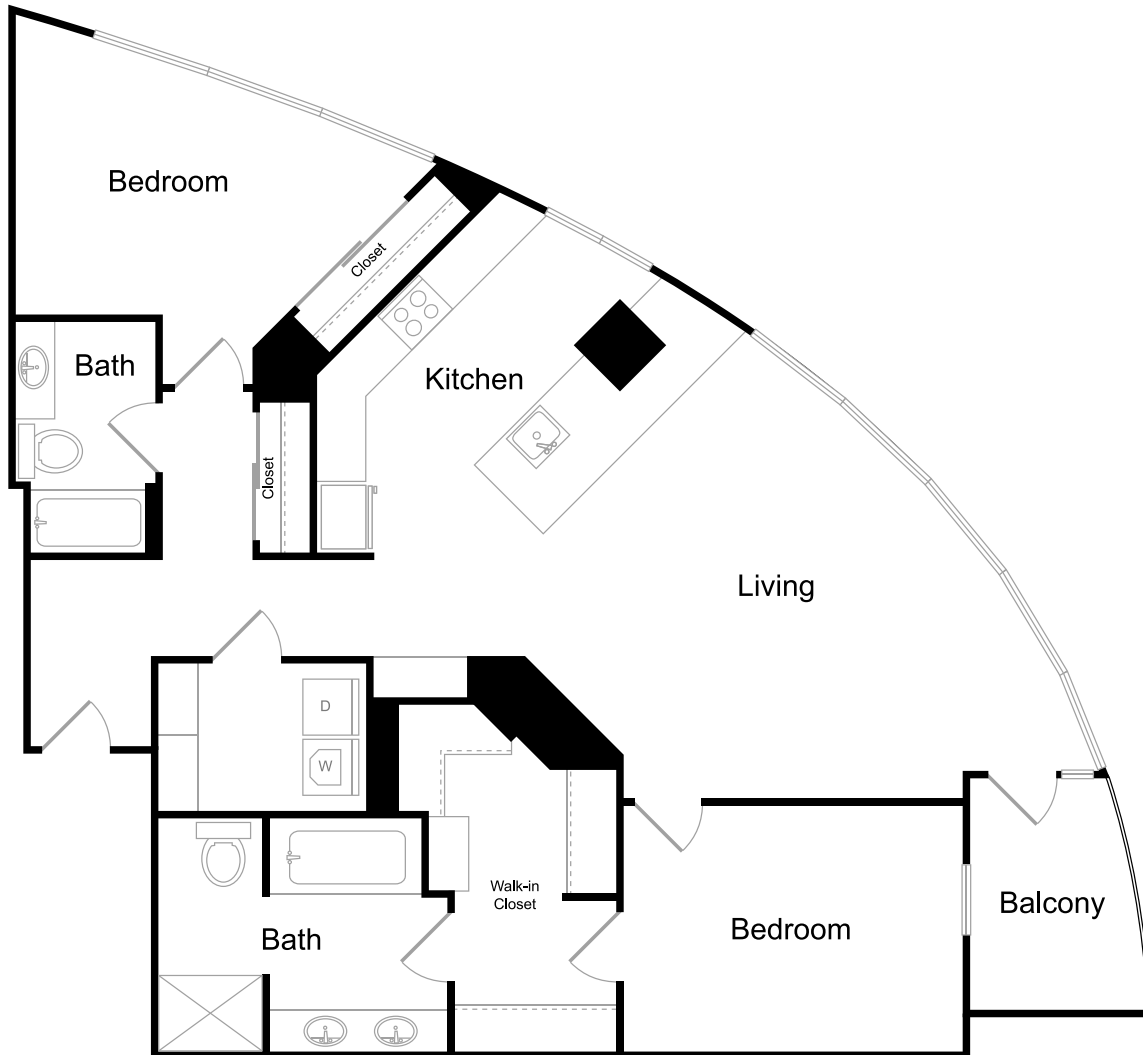

Club E

2 BED / 2 BATH

1439
SQ. FT.

 M c K E N Z I E S E A T T L E	2202 Eighth Ave. Seattle, WA 98101
	206-405-2202 www.mckenzieseattle.com

Floor plans are artist's rendering. All dimensions are approximate. Actual product and specifications may vary in dimension or detail. Not all features are available in every apartment. Prices and availability are subject to change. Please see a representative for details.