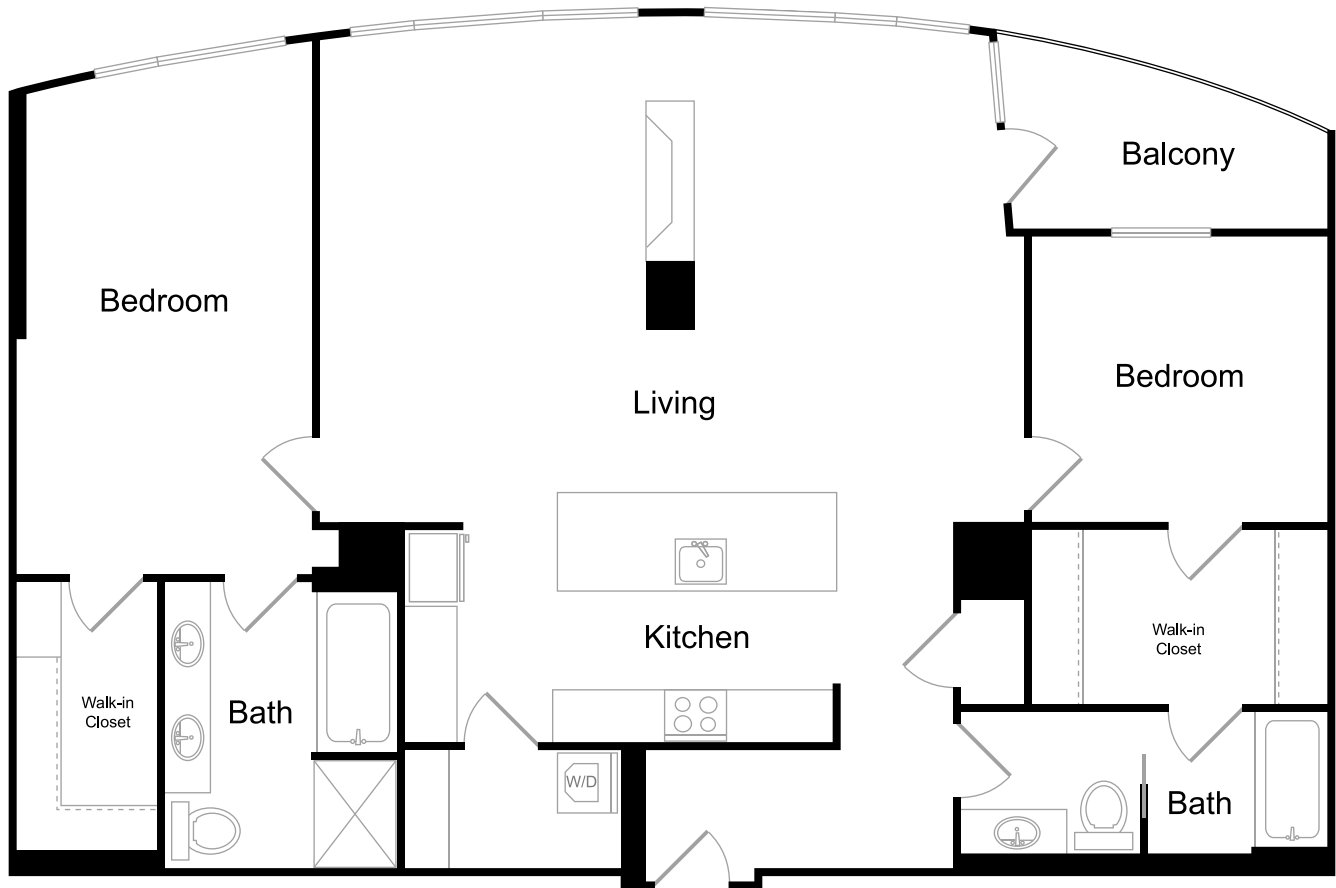

Club C

2 BED / 2 BATH

1626
SQ. FT.

M c K E N Z I E
SEATTLE

2202 Eighth Ave. | Seattle, WA 98101

206-405-2202 | www.mckenzieseattle.com

Floor plans are artist's rendering. All dimensions are approximate. Actual product and specifications may vary in dimension or detail. Not all features are available in every apartment. Prices and availability are subject to change. Please see a representative for details.