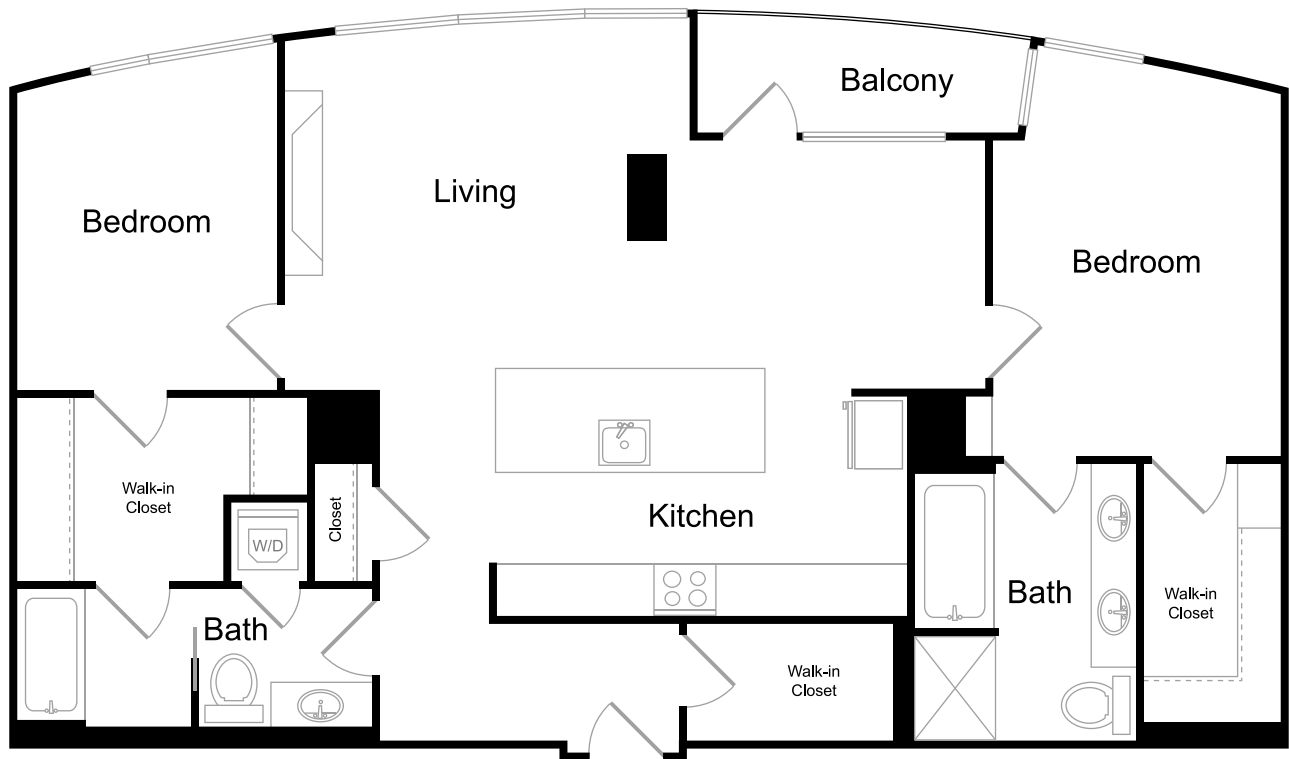

Club B

2 BED / 2 BATH

1454
SQ. FT.

M c K E N Z I E
SEATTLE

2202 Eighth Ave. | Seattle, WA 98101

206-405-2202 | www.mckenzieseattle.com

Floor plans are artist's rendering. All dimensions are approximate. Actual product and specifications may vary in dimension or detail. Not all features are available in every apartment. Prices and availability are subject to change. Please see a representative for details.