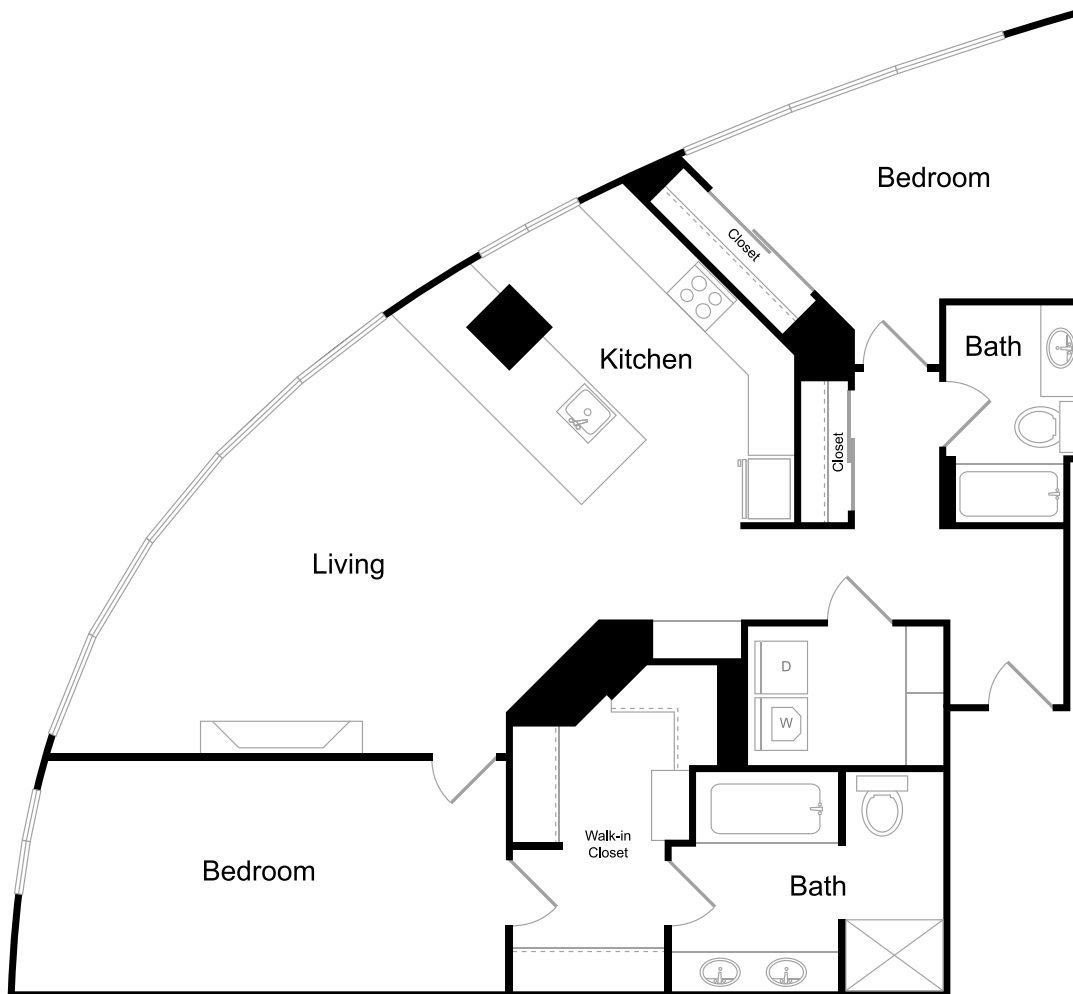

Club A

2 BED / 2 BATH

1510
SQ. FT.

M c K E N Z I E
SEATTLE

2202 Eighth Ave. | Seattle, WA 98101

206-405-2202 | www.mckenzieseattle.com

Floor plans are artist's rendering. All dimensions are approximate. Actual product and specifications may vary in dimension or detail. Not all features are available in every apartment. Prices and availability are subject to change. Please see a representative for details.